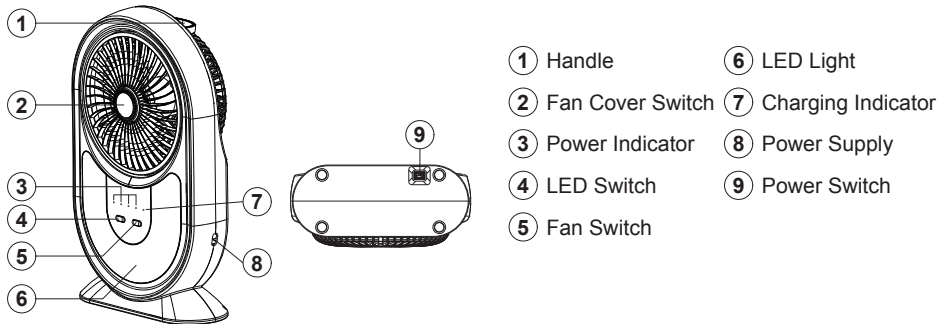

PRODUCT DETAILS

TECHNICAL SPECIFICATIONS:

Operating Voltage (Charging)	220-240V AC 50/60Hz
Battery Type	6V 3000mAh Sealed Lead Acid
Charging Power	2.1W
Charge Time	12 - 15 Hours
Usage Duration (DC Only)	2.5 Hours - LED Desk Lamp 13 Hours - Low Speed Fan 2 Hours - High Speed Fan
Dimension	270 x 130 x 430 mm