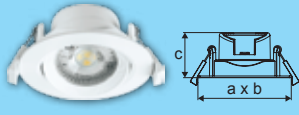

Contact Person:

LED DOWNLIGHTS	Wattage	Lumen Output	Color Temperature	Dimmable	Dimensions	Cut-out Size	PKG.	Suggested Retail Price
Product Description	W	Lm	K	Yes/No	(a x b x c mm)	mm	Pcs./Ctn.	SRP

LED Tilttable Downlight		15,000 H		220-240V Operating Voltage		38° Beam Angle		≥80 CRI	
CDL1405DL	5	350	6500 • Daylight	no	90 x 90 x 43.4	72 - 80	60	170.00	
CDL1407DL	7	500	6500 • Daylight	no	90 x 90 x 43.4	72 - 80	60	190.00	