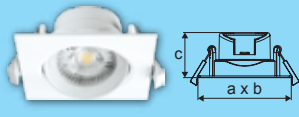

Contact Person:

LED DOWNLIGHTS	Wattage	Lumen Output	Color Temperature	Dimmable	Dimensions	Cut-out Size	PKG.	Suggested Retail Price
Product Description	W	Lm	K	Yes/No	(a x b x c mm)	mm	Pcs./Ctn.	SRP

LED Tilttable Downlight		15,000 H		220-240V Operating Voltage		38° Beam Angle		≥80 CRI	
CDL1405DL	5	350	6500 • Daylight	no	90 x 90 x 43.4	72 - 80	60	170.00	
CDL1407DL	7	500	6500 • Daylight	no	90 x 90 x 43.4	72 - 80	60	190.00	

LED Tilttable Downlight		15,000 H		220-240V Operating Voltage		38° Beam Angle		≥80 CRI	
CDL2405DL	5	350	6500 • Daylight	no	∅ 90 x 43.4	∅ 72 - ∅ 80	60	170.00	
CDL2407DL	7	500	6500 • Daylight	no	∅ 90 x 43.4	∅ 72 - ∅ 80	60	190.00	